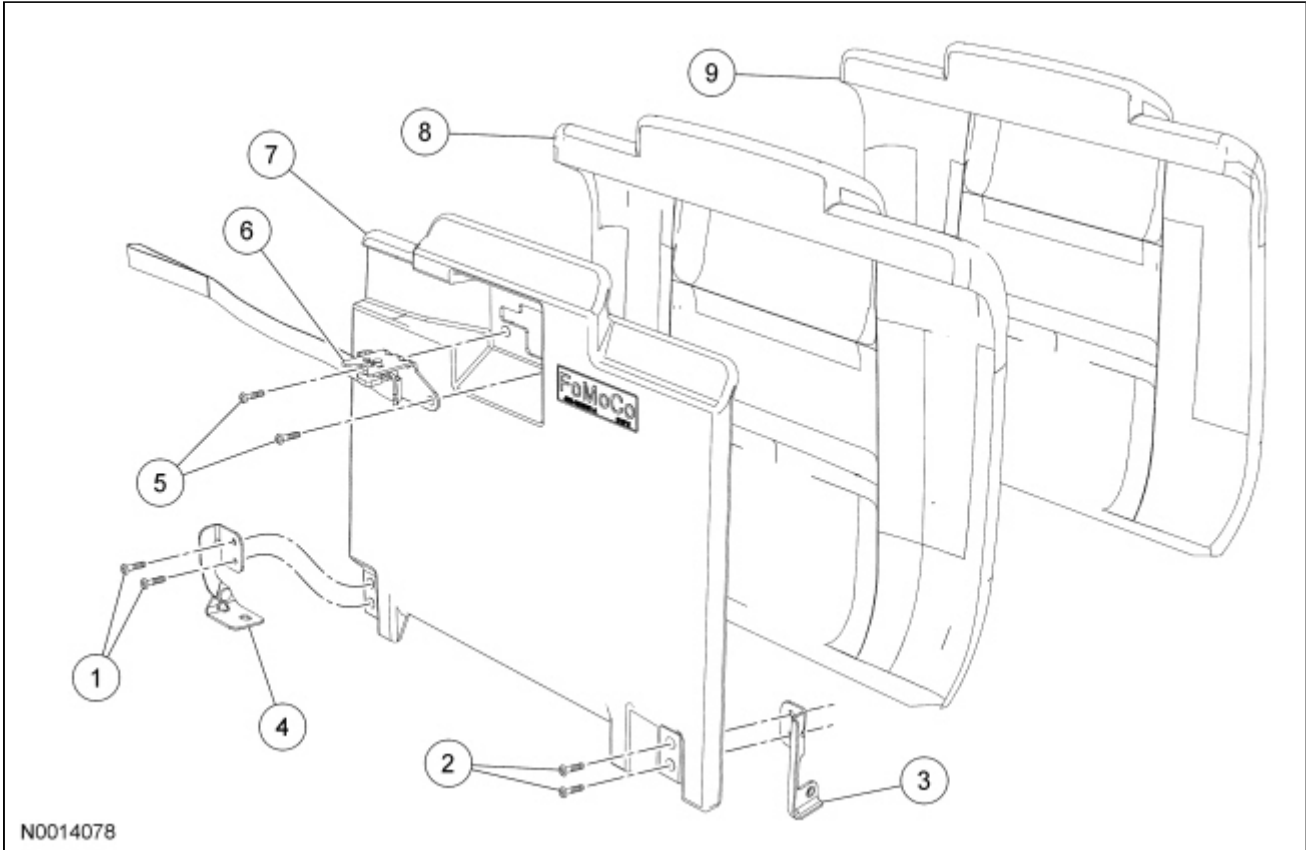

Seat — Exploded View, Rear

Hard Top 50 Percent Backrest

| Item | Part Number | Description |
|------|-------------|-------------------------|
| 1 | — | Rivets |
| 2 | — | Rivets |
| 3 | — | Inboard pivot bracket |
| 4 | 60515 | Outboard pivot bracket |
| 5 | — | Rivets |
| 6 | — | Backrest latch assembly |
| 7 | 60509 | Backrest panel |
| 8 | — | Backrest foam pad |
| 9 | 66601 | Backrest trim cover |